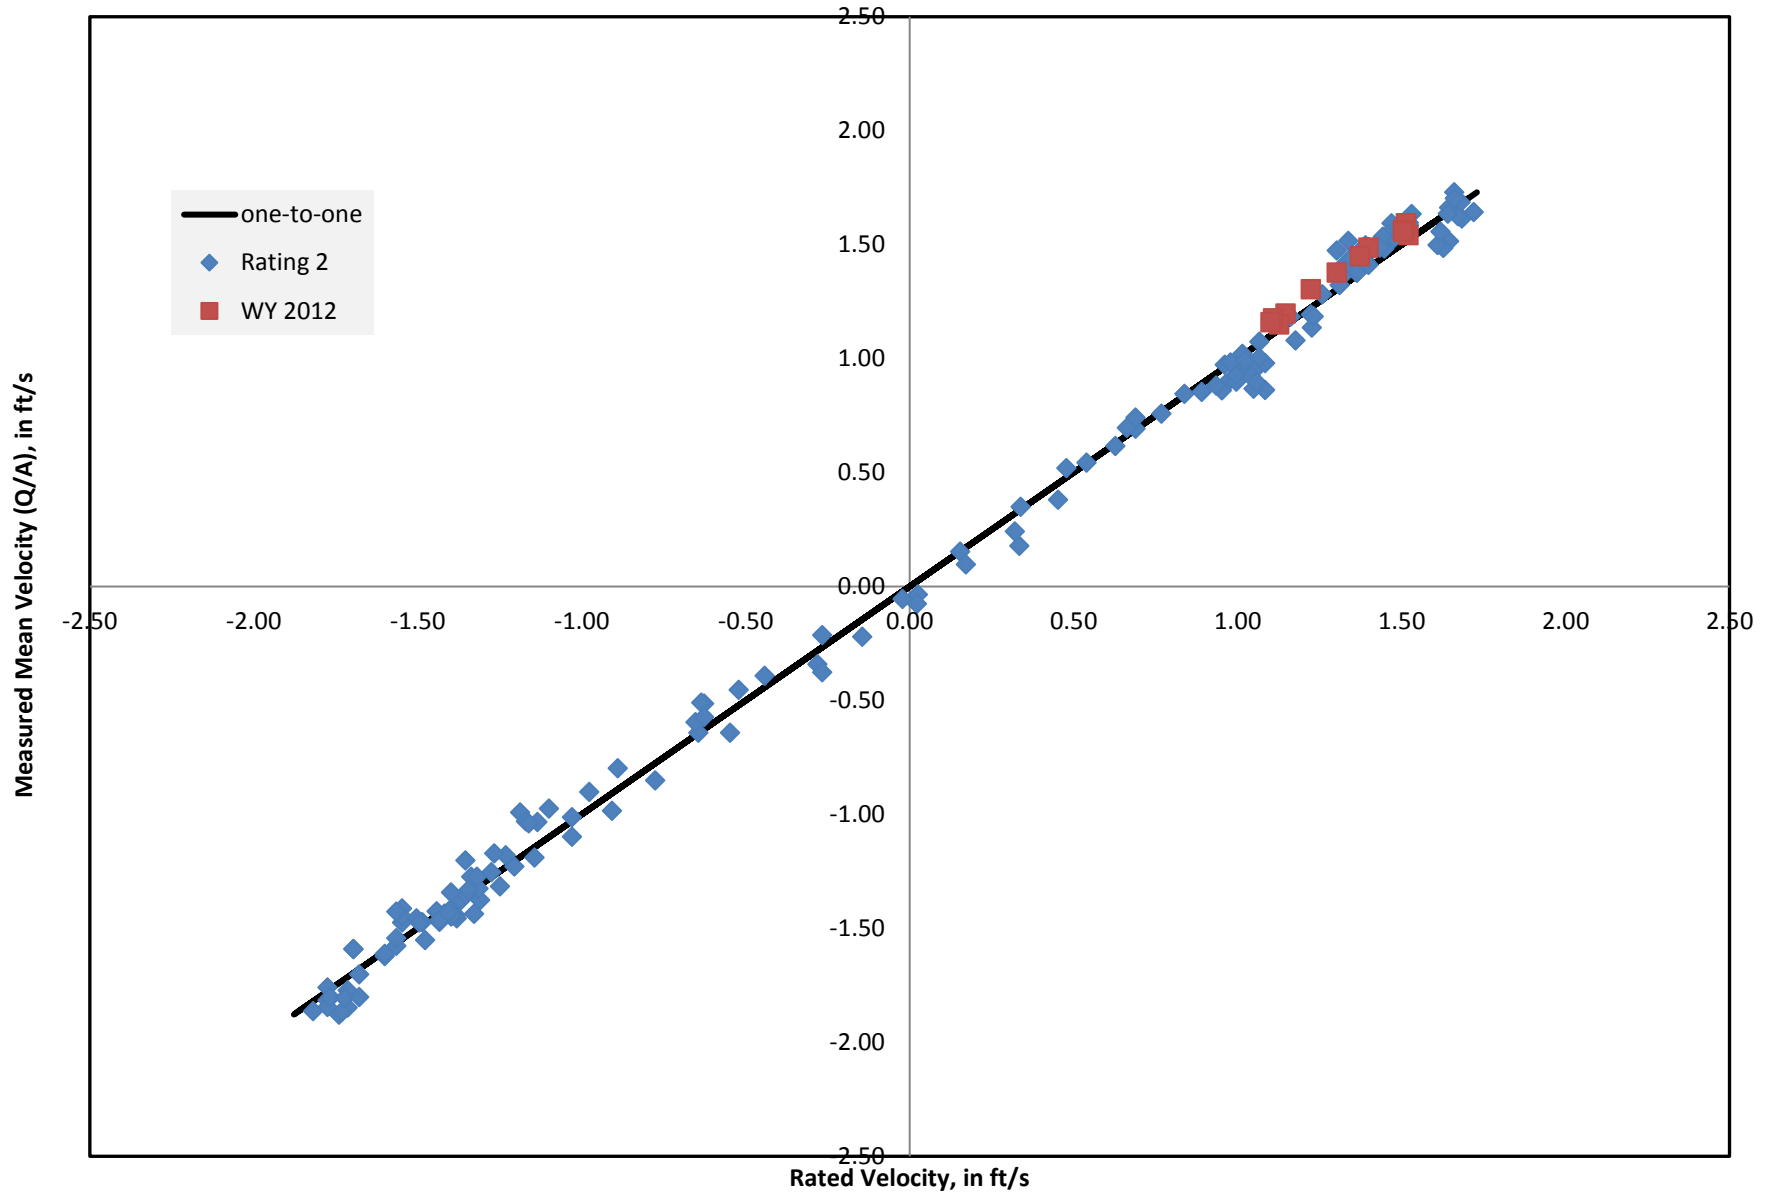

Slow River Index Velocity Rating #2 - 2012 Validation Qms

Slow River Index Velocity Rating #2